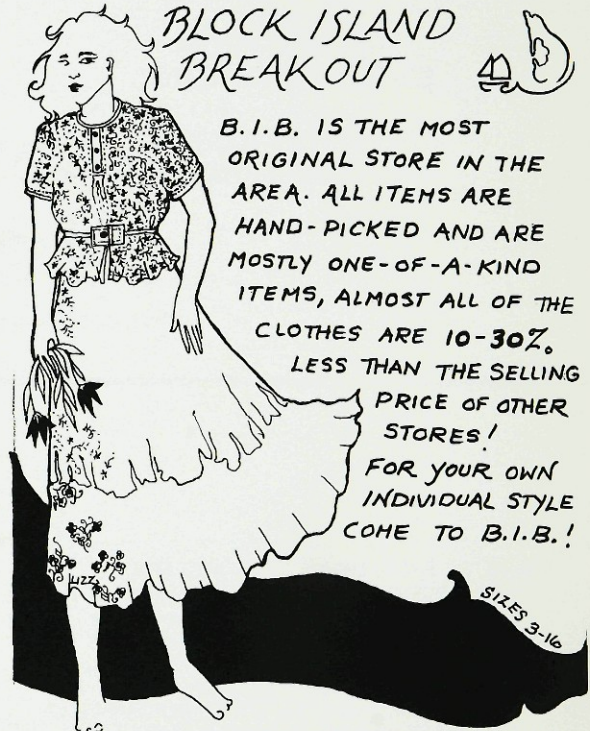

232-3359 24 ELM STREET IN WESTFIELD

WYATT AND KOSS

138 Central Avenue
Westfield, NJ
232-0404

DREW OGDEN

OWNER
SALESMAN
STOCKBOY
NICE GUY

The Lion's Den Gift Shop

A SELECTION OF FINE ARTS INCLUDING
STERLING JEWELRY • STEINS • GLASSWARE
CARDS • PARTY SUPPLIES

407 PARK AVE., SCOTCH PLAINS, N. J. 322-4254