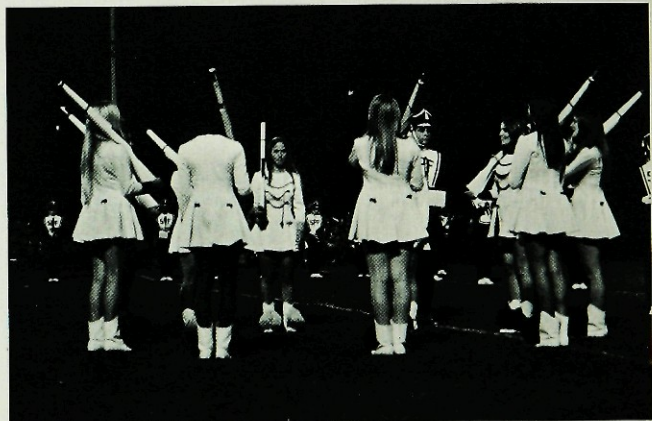

1972-73 Color Guard Squad — First Row: Marie Newman, capt.; Sue Krieger, co-capt. Second Row: Linda Borneman, Bernadette Lyng, Linda Kret, Janet Cella, Kim Partl, Lorraine Friday, Donna Stasney, Claire Morris.

Color Guard

. . . ten girls marching in a line . . . backs straight, heads held high . . . carrying the national and school colors down the field . . . performing precision drills at football halftimes . . . practicing daily in the fall . . . working to perfect routines . . . exhibiting their talent at band competitions . . . marching in the Edison Halloween Parade . . . participating in the Pops Concert . . . raising money for new uniforms and caps . . . the Little League and Memorial Day parades concluded an active year. . . .

The Color Guard gets set to roll to "Kansas City."

Jive away. Bernadette Lyng, Lorraine Friday, Janet Cella.

Captain Marie Newman.