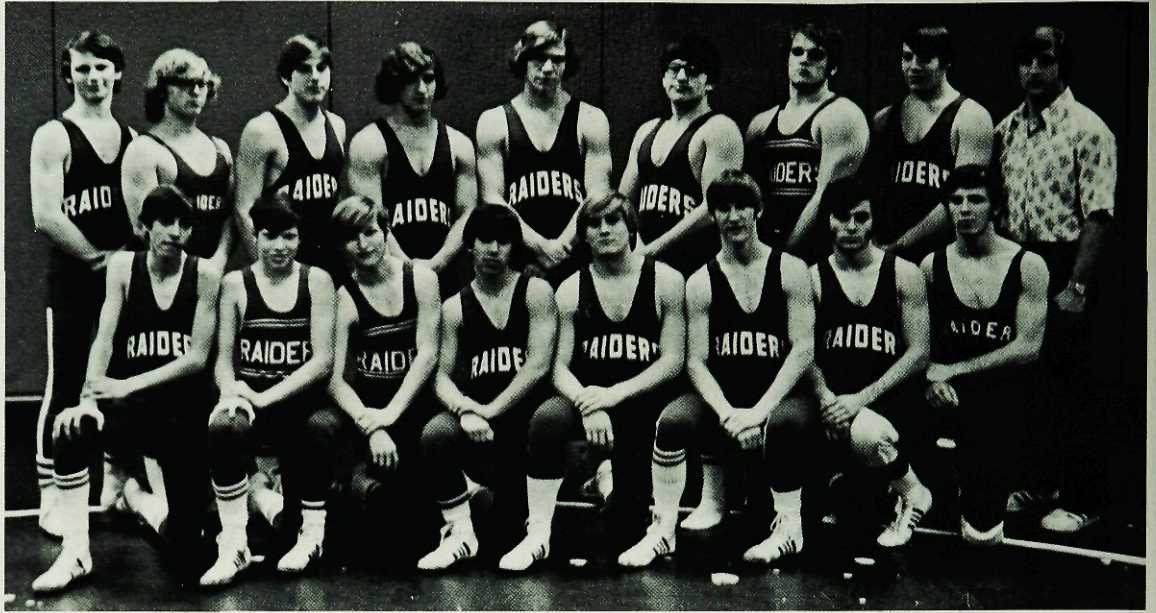

1972-73 Varsity Wrestling Team — First Row: Greg McLaughlin, Ed Zanicz, John Donahue, Gene Sette, Jeff Sprague, Bill Zekas, Bob Currie, Wayne Link. Second Row: Joe Ricca, Steve Church, Wayne Hampton, Rick Liss, John Woerner, Stu Grote, John Checchio, Rich Germinder, Coach Dom Deo.

Scott Nelson reaches for safety.

Rick Liss unloads his troubles.