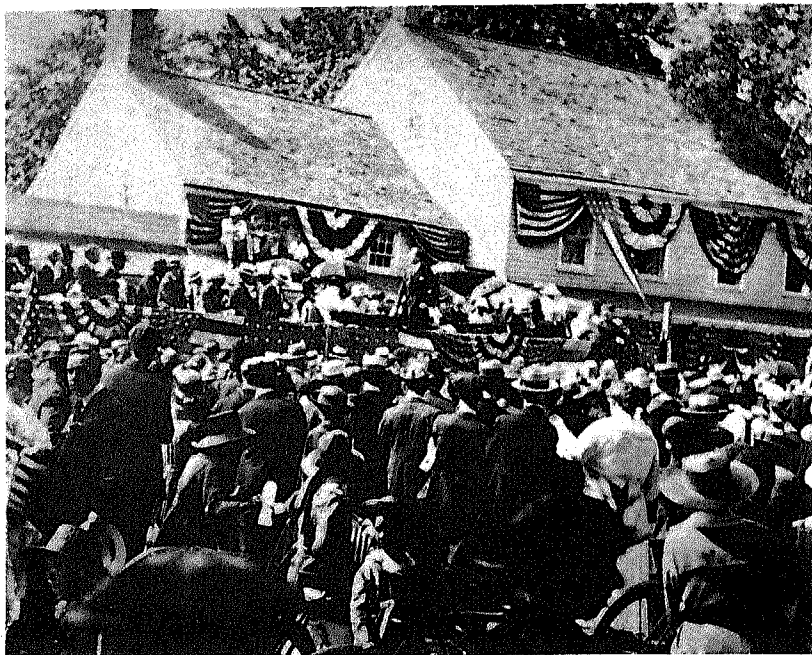

Presented by the Scotch Plains Unit of the
League of Women Voters of the Westfield Area
1980

"Dedication of World War I Memorial Monument, Park and Front Streets"

Editor Nancy Naragon

Staff Diane Ledder
Ruth Gastel
Evelyn Chaiken
Diana Collins
Diane Horning
Selma Kaufman
Bonnie Ruggiero

Photographer Patty Fischer

Cover: Great Seal of the Township of Scotch Plains

Additional Copies: Township Clerk's Office
Scotch Plains Municipal Building
Price: \$1.50