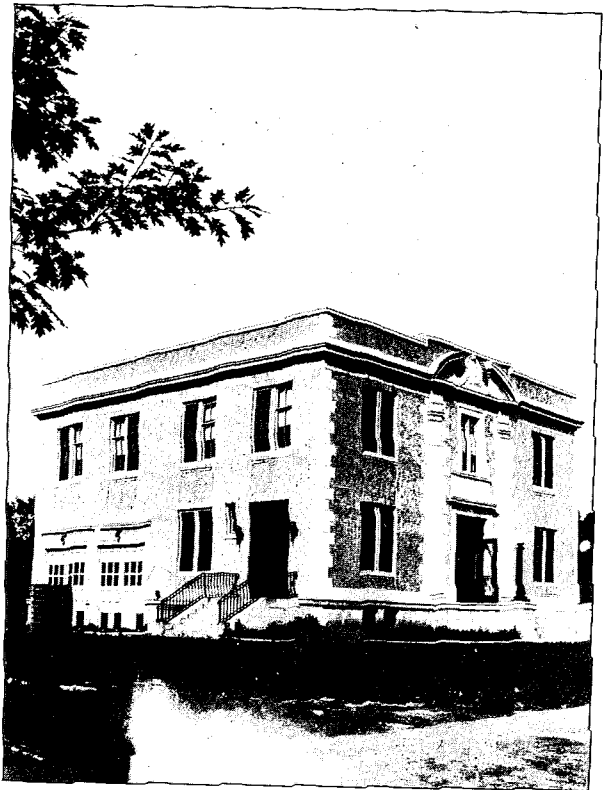

A close-up of the fire-fighting equipment in front of the municipal building.

A full view of the first Scotch Plains Municipal Building on Park Avenue in Scotch Plains. The ground-breaking ceremony took place in 1927, and the building was completed in 1928.